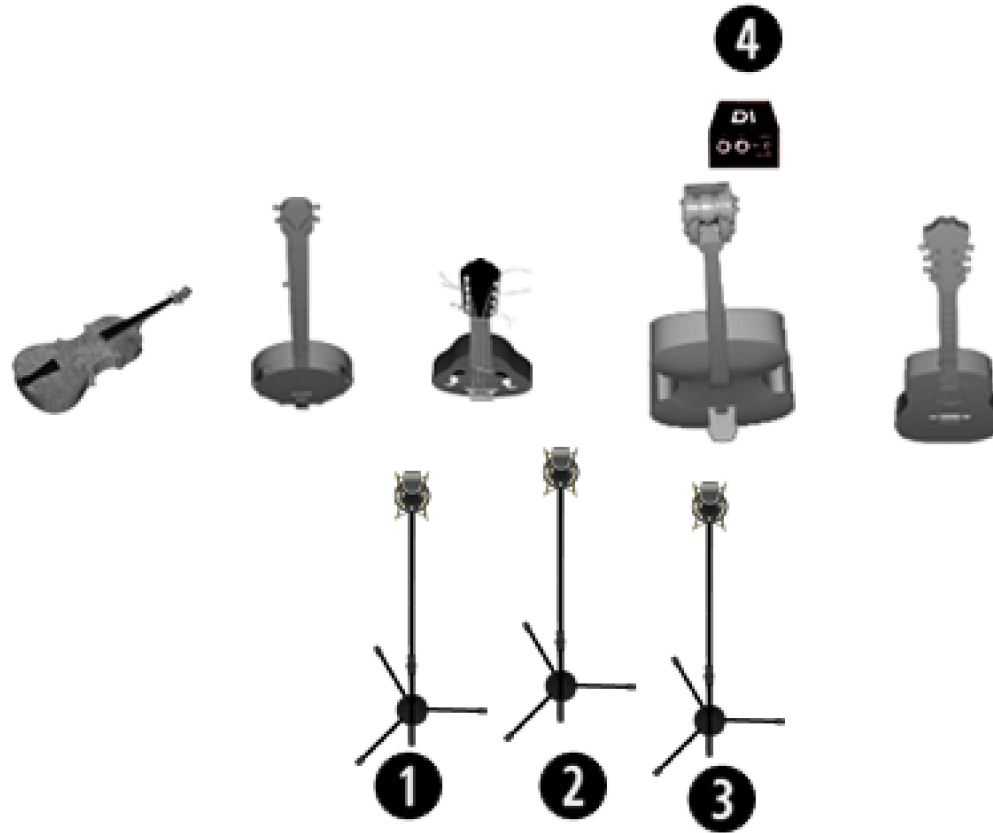

The Misty Mountain String Band

Input 1 EQ'd as Banjo Mandolin Spot Mic
Input 2 EQ'd for Vox
Input 3 EQ'd as Guitar Spot
Input 4 EQ'd for Bass

1. Large Diaphragm L
2. Large Diaphragm C
3. Large Diaphragm R
4. Bass DI