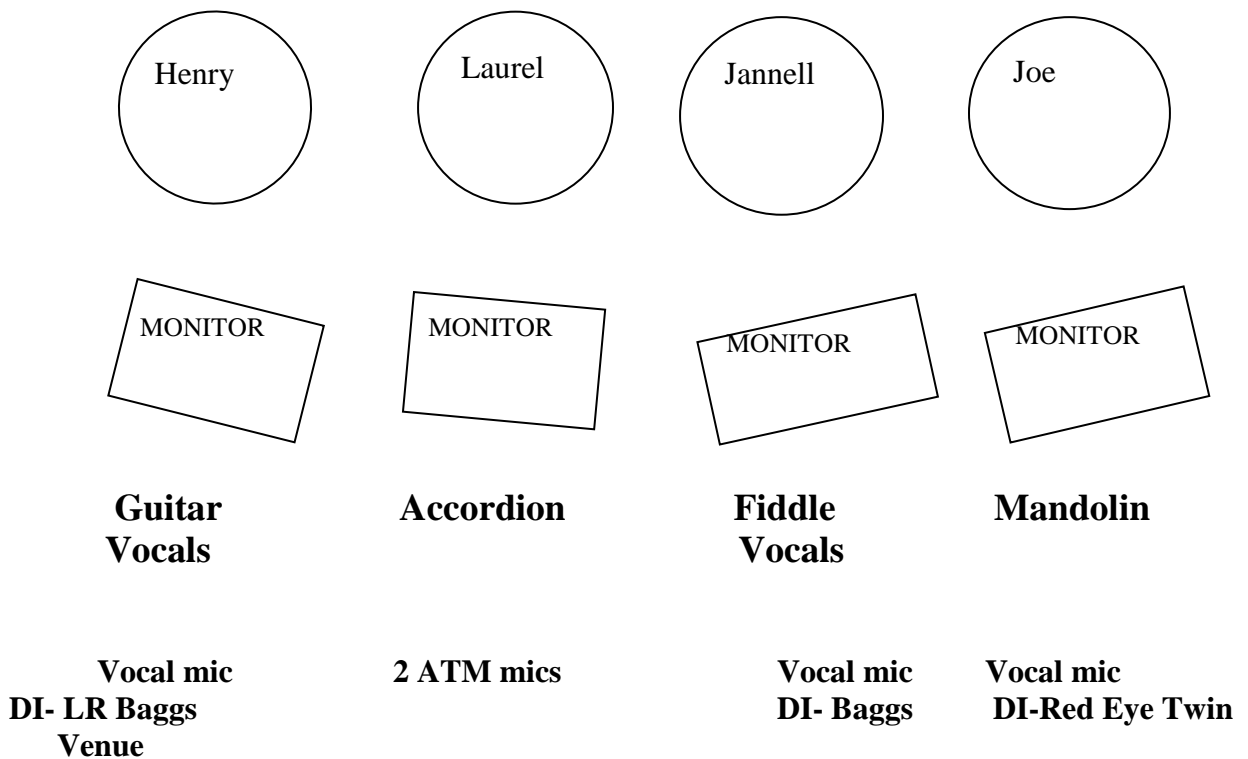

## STAGE PLOT- From Front of House

- 10 Channels minimum- 200 watts per channel minimum
- 3 microphones on tall boom stands (Shure SM-58 or better)
- 2 ATM 350 clip on condenser mics (using phantom power)- we provide
- 3 direct boxes- LR Baggs –Venue DI- Red Eye Twin -we provide
- 3 monitors or more

**FRONT**