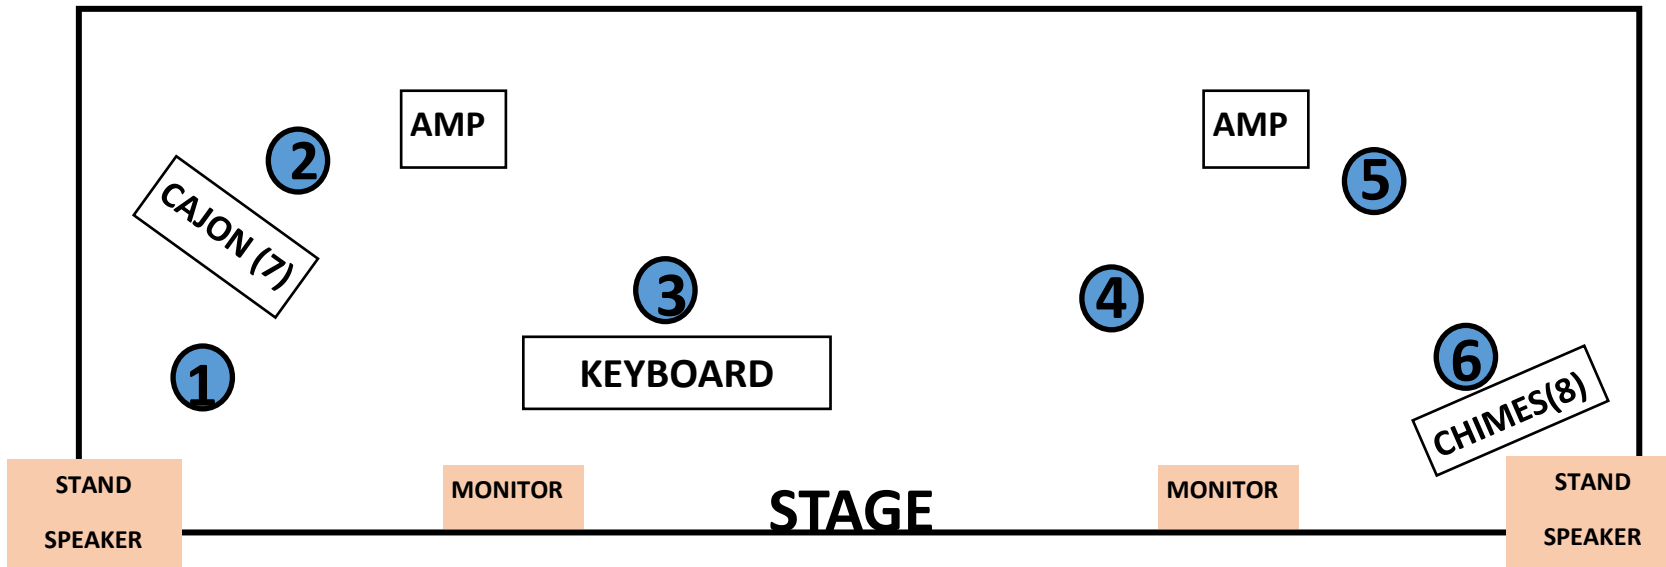

## RAHAB'S ROPE STAGE SET UP

Basic Set Up:

1. Violin, wireless mic / Bluetooth
2. Bass, amp with xlr to board
3. Keyboard and Vocalist, goose-neck mic stand, with wireless mic.
4. Vocalist, mic stand with wireless mic
5. Electric and Acoustic guitar with amp with xlr to board
6. Vocalist stand, mic stand with wireless mic

*Optional based on set selections: Cahon with short floor mic (7), Chimes with short floor mic (8)*

***Rahab's Rope prefers to provide its own sound system when possible. Our own sound technician is on hand to set up, sound check and run the board for the concert.***